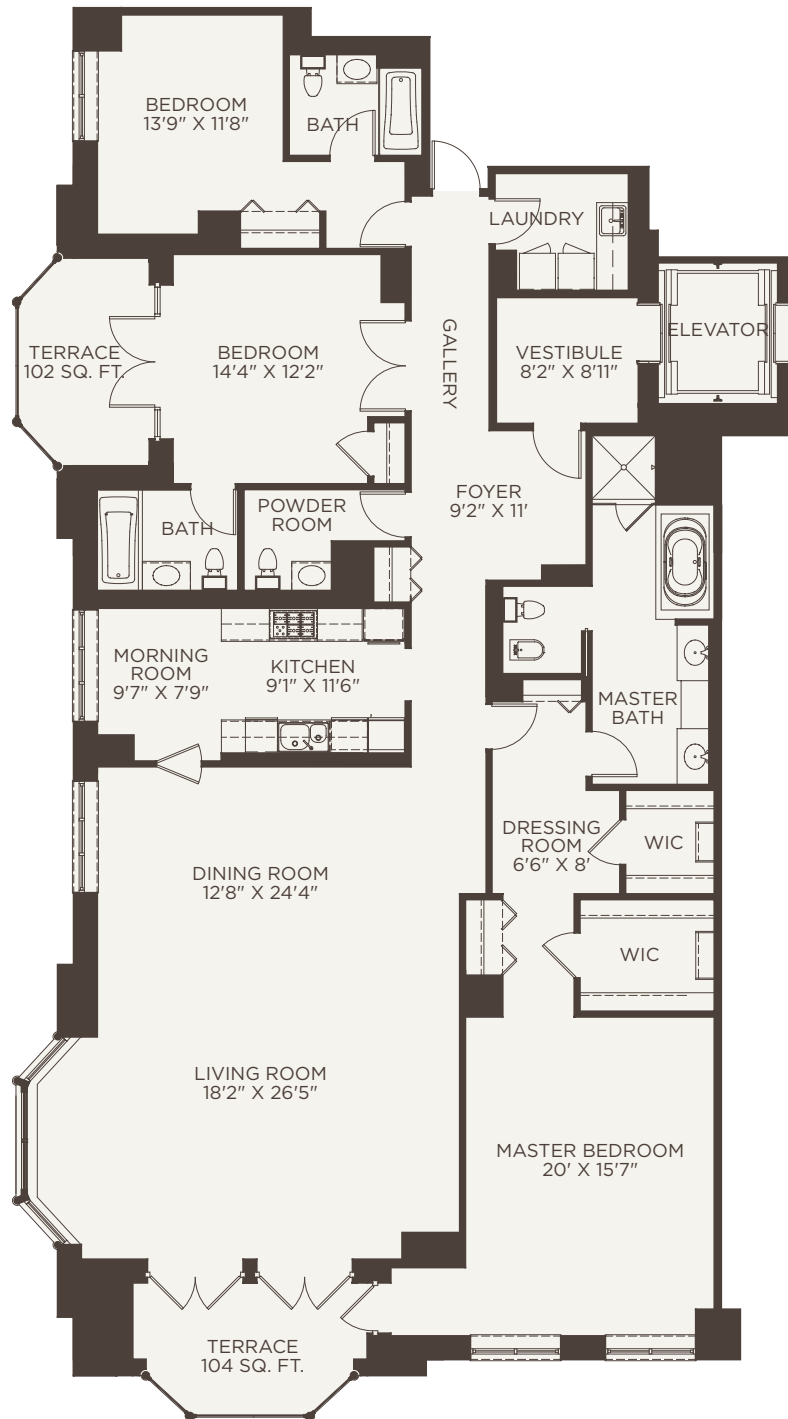

Floor plans are for presentation purposes only as they are not to scale. All dimensions and square footages are approximate and may vary due to uniqueness of the building design and configuration and no representation is made as to the accuracy of such figures.